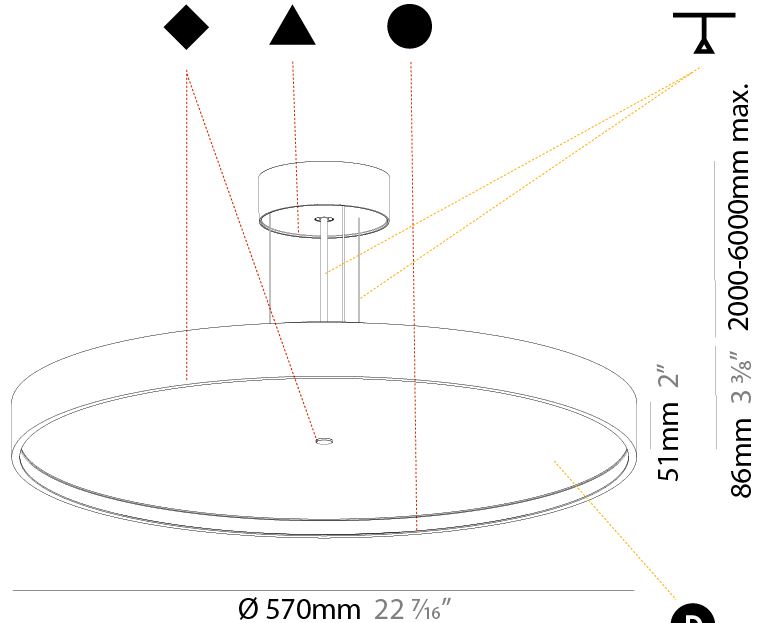

GENERAL

Series: Sign Diva
Subseries: Sign Diva Korona
Brand: Prolicht
Division: Architectural
Mounting Type: Suspension
Mounting Location: Ceiling
Subcategory: Pendant

PHYSICAL

Shape: Round
Diameter (mm): 570
Diameter (in): 22 7/16
Height (mm): 86
Height (in): 3 3/8
Light Distribution: Direct / Indirect
Weight (kg): 8.812
Weight (lbs): 19.43
Diffuser: PMMA - Opal / Micro-Prism / Sparkling Secret / Vintage Industrial
Fixture Finish: SSR / BKV / CWI / CRY / HAB / UFT / ITA / RUA / FTG / MYG / LOD / PUS / FRO / FUP / KIA / POP / BLS / SPG / MEY / GOH / GUM / CHC / COM / ABZ / JAG / OBR / MOS / ROR
Fixture Material: Extruded Aluminum / Steel
Cable Details: 2,000mm/78 3/4" or 6,000mm/236 1/4" Transparent Cable

ELECTRICAL

Lamp Type: LED (Zhaga Standard)
Input Wattage (W): 67
Total Output Wattage (W): 60.9
Dimming: Tri-Mode (Non-Dimming and Phase Dimming (120Vac only) and 0-10V Dimming)
Driver Included: Yes
Driver Location: Integrated
Driver Type: Constant Current - Universal
Driver Class: Class 2
Input Voltage (V): 120 - 277
Constant Current (MA): 350

LED

Color Temperature (°K): 2700 / 3000 / 3500 / 4000
Max. Delivered Lumen (lm): 6632 / 6728 / 6812 / 6951
Nominal Lumen (lm): 9097 / 9229 / 9344 / 9535
CRI: >90 CRI
Lamp Life (hrs): 50000

OPTICAL

RATINGS AND CERTIFICATIONS

Certified By: Certified for North American Standards
IP rating: IP20

A

D