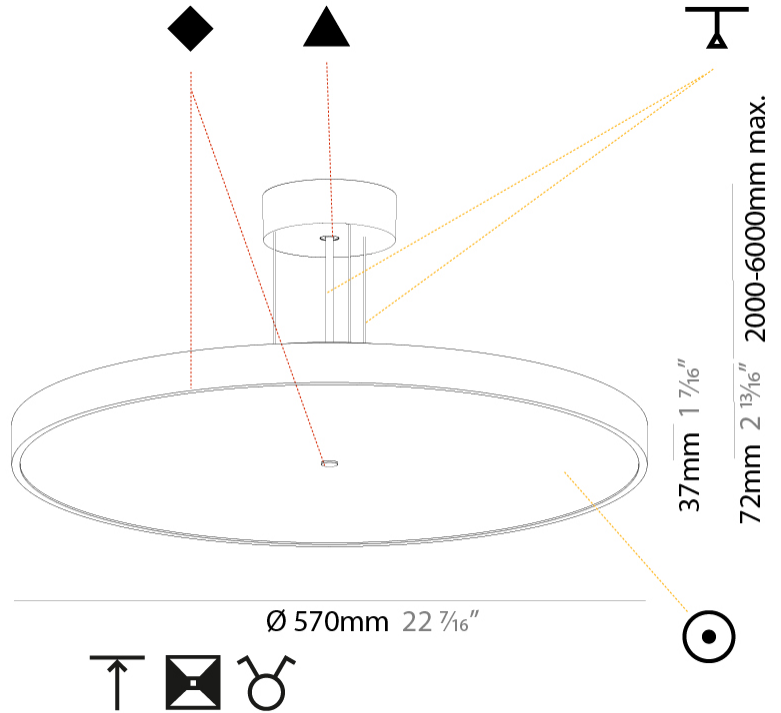

GENERAL

Series: Sign Diva
Subseries: Sign Diva
Brand: Prolicht
Division: Architectural
Mounting Type: Suspension
Mounting Location: Ceiling
Subcategory: Pendant

PHYSICAL

Shape: Round
Diameter (mm): 570
Diameter (in): 22 7/16
Height (mm): 72
Height (in): 2 13/16
Max. Overall Height (mm): 6072
Max. Overall Height (in): 239 1/16
Light Distribution: Direct / Indirect
Weight (kg): 8.548
Weight (lbs): 18.85
Diffuser: PMMA - Opal / Micro-Prism / Sparkling Secret / Vintage Industrial with Shine Ring
Fixture Finish: SSR / BKV / CWI / CRY / HAB / UFT / ITA / RUA / FTG / MYG / LOD / PUS / FRO / FUP / KIA / POP / BLS / SPG / MEY / GOH / GUM / CHC / COM / ABZ / JAG / OBR / MOS / ROR
Fixture Material: Extruded Aluminum / Steel
Cable Details: 2000mm or 6000mm Transparent Cable

ELECTRICAL

Lamp Type: LED (Zhaga Standard)
Input Wattage (W): 80.3
Total Output Wattage (W): 53 / 18
Dimming: Tri-Mode (Non-Dimming and Phase Dimming (120Vac only) and 0-10V Dimming)
Driver Included: Yes
Driver Location: Integrated
Driver Type: Constant Current - Universal
Driver Class: Class 2
Input Voltage (V): 120 - 277
Constant Current (MA): 350

LED

Color Temperature (°K): 2700 / 3000 / 3500 / 4000
Max. Delivered Lumen (lm): 6110 / 7650 / 7801 / 7960
CRI: >90 CRI
Lamp Life (hrs): 50000

OPTICAL

RATINGS AND CERTIFICATIONS

Certified By: Certified for North American Standards
IP rating: IP20